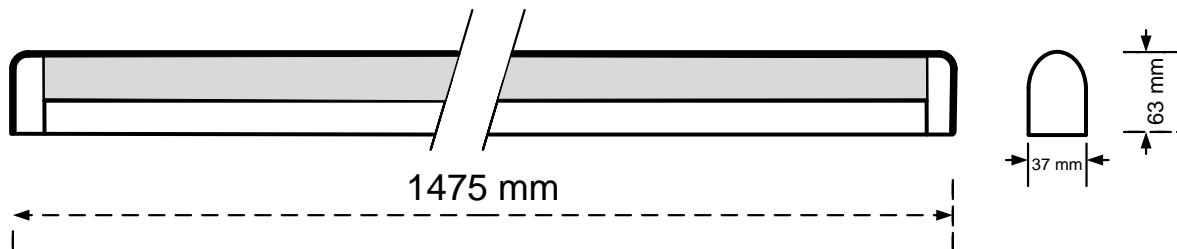

804-163

General Information

Order Code	804-163
Product Description	CYFELCO MIRRORL 1X49W DALI
Application	Store shelves, kitchens, bathrooms, restaurants, vessel cabins, hotel rooms, waiting rooms.
Installation	Ceiling, Wall Surface Mounted Luminaire
Luminaire type	Mirror Light for T5 Lamps
Light Source	T5 Fluorescent Tube
Number of light sources	1 pc (not included)
Gear	Vossloh-Schwabe DALI Electronic Ballast (HF)
Dimming	Dimmable
Standards	2014/30/EU Electromagnetic Compatibility Directive 2014/35/EU Low Voltage Directive
CE mark	Yes
Warranty	X years

Electrical Data

Lamp Power	49 W
Input voltage	220-240 V
Input Frequency	50-60 Hz
Protection class	Class I

Mechanical Characteristics

Housing Material	Sheet steel 0,5mm
Surface Finish	White powder coating (RAL 9003)
Optical Cover	Matt PMMA
Ingress protection code	IP 40
Mechanical impact protection code	IK03
Dimensions LxWxH	1475x37x63 mm

Logistics

Packing	1 pc per resistant carton
Net weight	xx kg
Gross weight	xx kg
Volume	Xx m ³

Dimensional Drawing

ELMASCO INDUSTRIES S.A.

Head Office : 44 K. Palama, 14343 N. Chalkidona, Athens, Greece
 Production Plant : Ag. Adrianos, 21100 Nafplio, Greece
 Email: elmasco@elmasco.eu